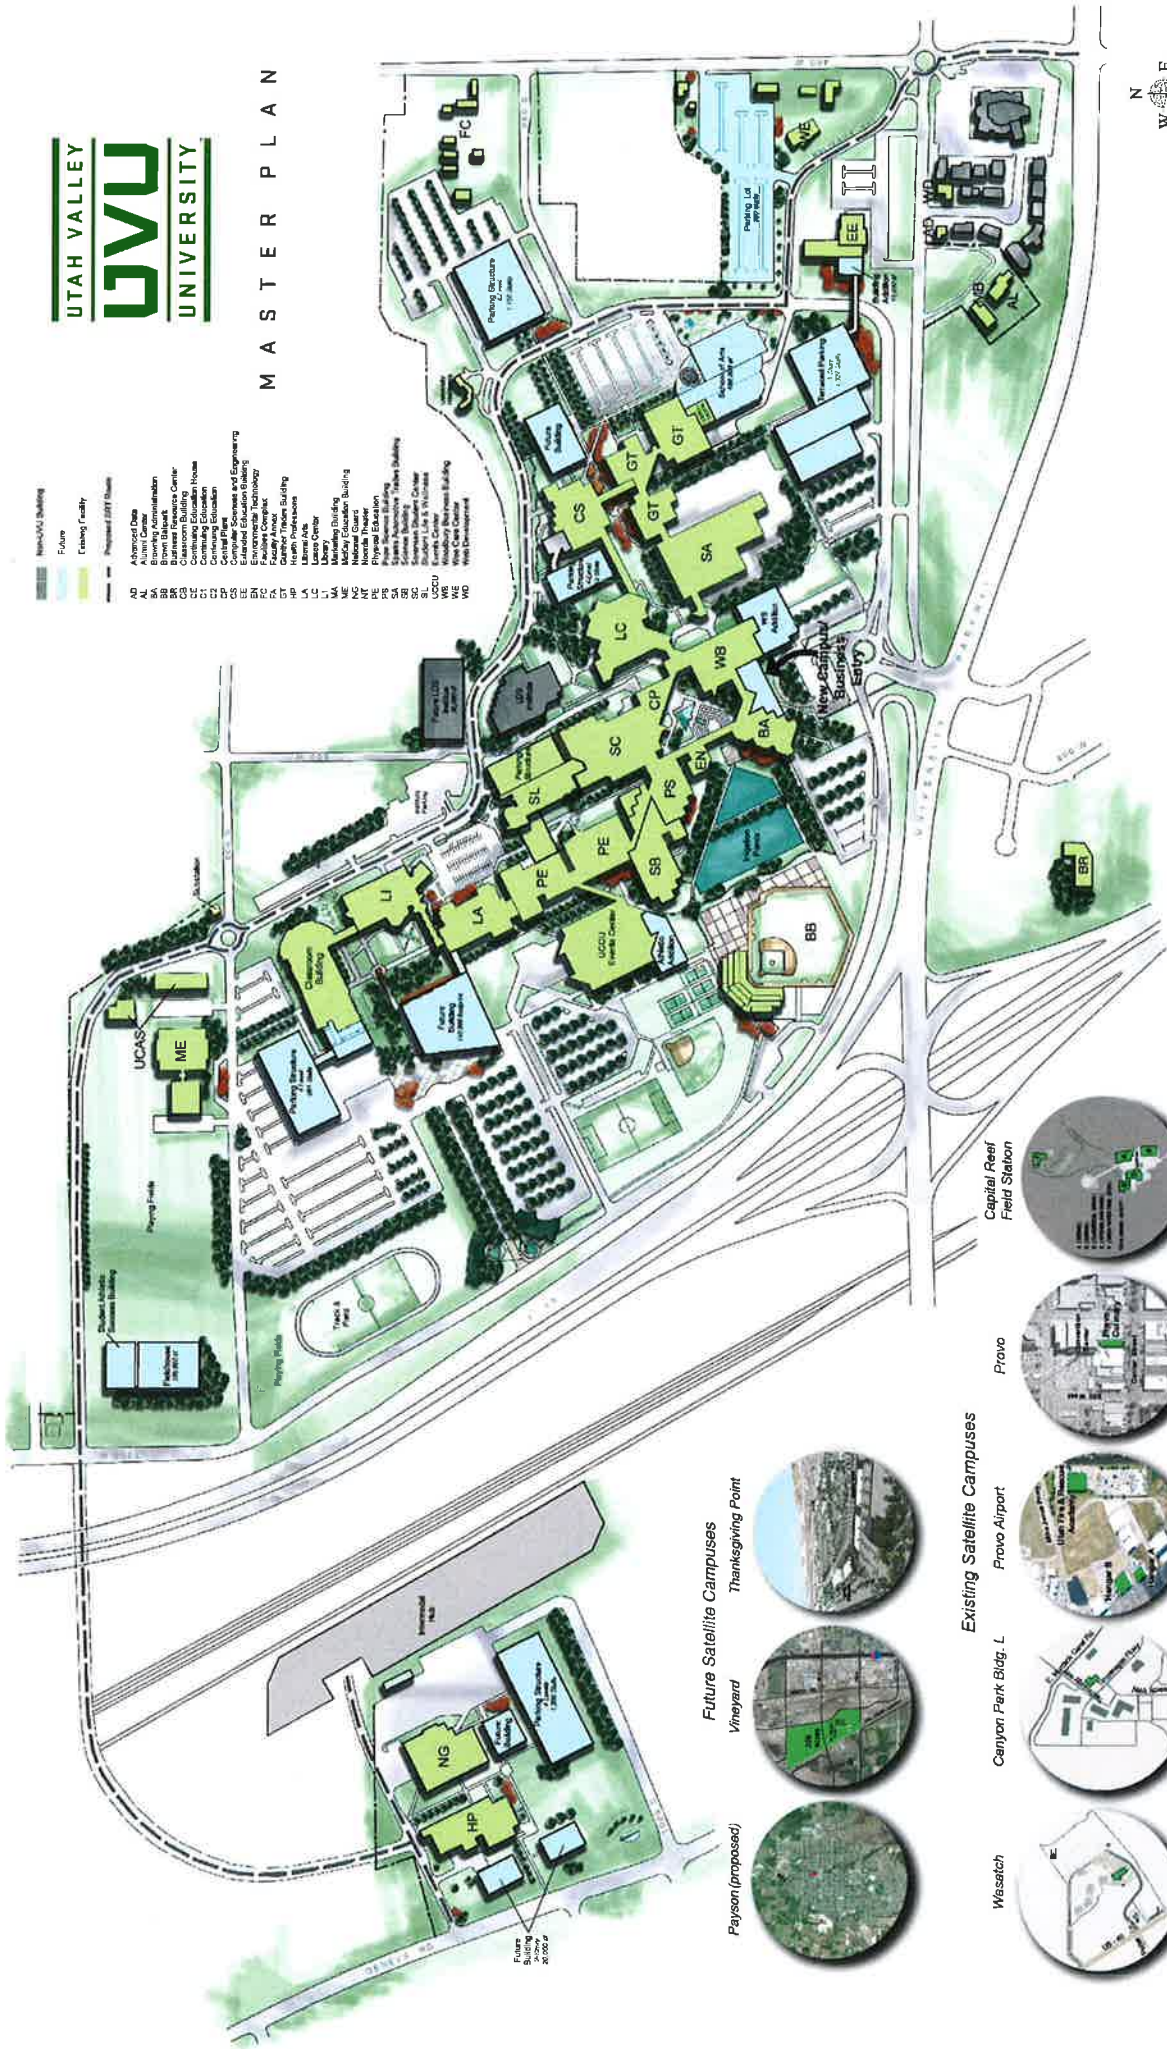

MASTER PLAN

- Renovated Building
- Future
- Existing Facility
- Proposed Bldg. Phase
- AD Admitted Date
- AA Alumni Center
- BA Bowling Administration
- BR Business Resource Center
- CB Classroom Building
- CI Continuing Education
- CL Center for Learning
- CS Computer Science and Engineering
- EN Environmental Technology
- FC Fitness Complex
- GT Gateway Trades Building
- LA Learning Resources
- LC Library Center
- MA Manufacturing Building
- ME Medical Education Building
- NE Network Center
- PE Physical Education
- PS Professional Services
- SA Student Activities
- SC Student Center
- SL Student Life & Wellness
- UCU Undergraduate Center
- WB Wellness Building
- WC Wellness Center
- WG Wellness

Future Satellite Campuses

Payson (proposed)

Vineyard

Thanksgiving Point

Existing Satellite Campuses

Heber

Canyon Park Bldg. L

Provo Airport

Provo

Capital Reef Field Station

Prepared by: [unreadable]